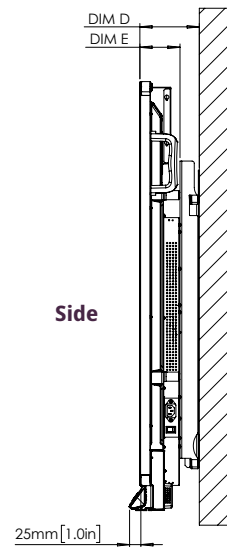

## PHYSICAL SPECIFICATIONS

Panel Dimensions	65": 1509 x 946 x 113 mm (59.4 x 37.2 x 4.4 in) 75": 1730 x 1070 x 113 mm (68.1 x 42.1 x 4.4 in) 86": 1975 x 1208 x 113 mm (77.8 x 47.6 x 4.4 in)
Packed Dimensions	65": 1653 x 1027 x 215 mm (65.1 x 40.4 x 8.5 in) 75": 1895 x 1142 x 215 mm (74.6 x 45.0 x 8.5 in) 86": 2155 x 1322 x 215 mm (84.8 x 52.0 x 8.5 in)
Panel Net Weight	65": 43.2 kg (95.3 lb) 75": 55.3 kg (121.9 lb) 86": 69.6 kg (153.4 lb)
Packed Weight	65": 58.6 kg (129.2 lb) 75": 73 kg (160.9 lb) 86": 91.6 kg (201.9 lb)
Wall Mount Dimensions	1010 x 720 x 52 mm (39.8 x 28.3 x 2.0 in)
VESA Mount Point	65": 600 x 400 mm (23.6 x 15.7 in) 75": 800 x 400 mm (31.5 x 15.7 in) 86": 800 x 600 mm (31.5 x 23.6 in)

## TECHNICAL DRAWINGS

65"

Front

DIM	DIMENSIONS (MM)	DIMENSIONS (IN)
A	1640	64.6
B	1429	56.3
C	805	31.7
D	131	5.2
E	88	3.5
F	946	37.2
G	1509	59.4
H	600	23.6
I	400	15.7

Back

Side

## TECHNICAL DRAWINGS

75"

Front

DIM	DIMENSIONS (MM)	DIMENSIONS (IN)
A	1897	74.7
B	1652	65.0
C	930	36.6
D	130	5.1
E	88	3.5
F	1070	42.1
G	1730	68.1
H	800	31.5
I	400	15.7

Back

Side

## TECHNICAL DRAWINGS

86"

Front

DIM	DIMENSIONS (MM)	DIMENSIONS (IN)
A	2177	85.7
B	1897	74.7
C	1068	42.0
D	132	5.2
E	88	3.5
F	1208	47.6
G	1975	77.8
H	800	31.5
I	600	23.6

Back

Side