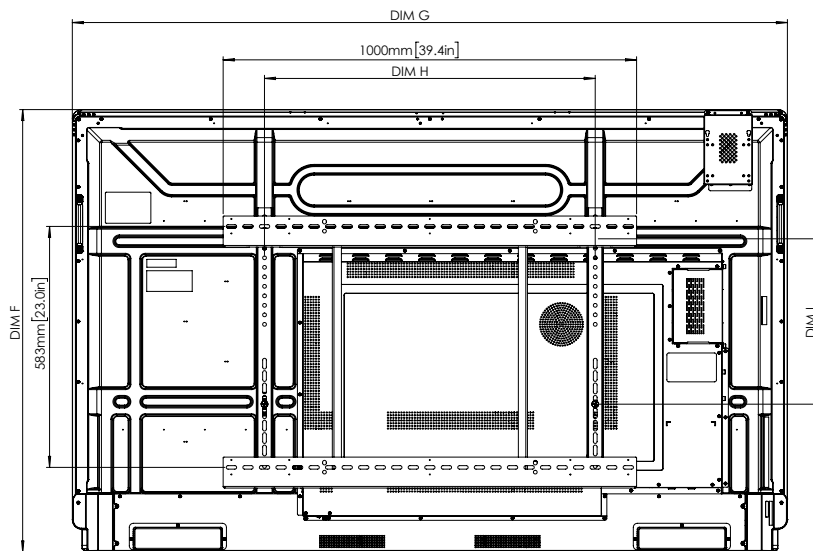

## PHYSICAL SPECIFICATIONS

Panel Dimensions	65": 1509 x 946 x 113 mm (59.4 x 37.2 x 4.4 in) 75": 1730 x 1070 x 113 mm (68.1 x 42.1 x 4.4 in) 86": 1975 x 1208 x 113 mm (77.8 x 47.6 x 4.4 in)
Packed Dimensions	65": 1653 x 1027 x 215 mm (65.1 x 40.4 x 8.5 in) 75": 1895 x 1142 x 215 mm (74.6 x 45.0 x 8.5 in) 86": 2155 x 1322 x 215 mm (84.8 x 52.0 x 8.5 in)
Panel Net Weight	65": 43.2 kg (95.3 lb) 75": 55.3 kg (121.9 lb) 86": 69.6 kg (153.4 lb)
Packed Weight	65": 58.6 kg (129.2 lb) 75": 73 kg (160.9 lb) 86": 91.6 kg (201.9 lb)
Wall Mount Dimensions	1010 x 720 x 52 mm (39.8 x 28.3 x 2.0 in)
VESA Mount Point	65": 600 x 400 mm (23.6 x 15.7 in) 75": 800 x 400 mm (31.5 x 15.7 in) 86": 800 x 600 mm (31.5 x 23.6 in)

## TECHNICAL DRAWINGS

65"

Front

DIM	DIMENSIONS (MM)	DIMENSIONS (IN)
A	1640	64.6
B	1429	56.3
C	805	31.7
D	131	5.2
E	88	3.5
F	946	37.2
G	1509	59.4
H	600	23.6
I	400	15.7

Back

Side

## TECHNICAL DRAWINGS

75"

Front

DIM	DIMENSIONS (MM)	DIMENSIONS (IN)
A	1897	74.7
B	1652	65.0
C	930	36.6
D	130	5.1
E	88	3.5
F	1070	42.1
G	1730	68.1
H	800	31.5
I	400	15.7

Back

Side

## TECHNICAL DRAWINGS

86"

Front

DIM	DIMENSIONS (MM)	DIMENSIONS (IN)
A	2177	85.7
B	1897	74.7
C	1068	42.0
D	132	5.2
E	88	3.5
F	1208	47.6
G	1975	77.8
H	800	31.5
I	600	23.6

Back

Side