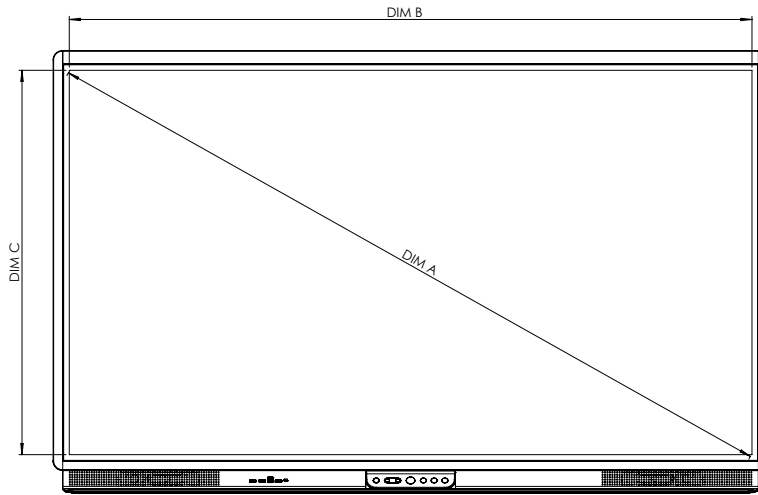

## TECHNICAL DRAWINGS

65"

Front

DIM	DIMENSIONS (MM)	DIMENSIONS (IN)
A	1640	64.6
B	1429	56.3
C	805	31.7
D	131	5.2
E	88	3.5
F	946	37.2
G	1509	59.4
H	600	23.6
I	400	15.7

Back

Side

## TECHNICAL DRAWINGS

75"

Front

DIM	DIMENSIONS (MM)	DIMENSIONS (IN)
A	1897	74.7
B	1652	65.0
C	930	36.6
D	130	5.1
E	88	3.5
F	1070	42.1
G	1730	68.1
H	800	31.5
I	400	15.7

Back

Side

## TECHNICAL DRAWINGS

86"

Front

DIM	DIMENSIONS (MM)	DIMENSIONS (IN)
A	2177	85.7
B	1897	74.7
C	1068	42.0
D	132	5.2
E	88	3.5
F	1208	47.6
G	1975	77.8
H	800	31.5
I	600	23.6

Back

Side