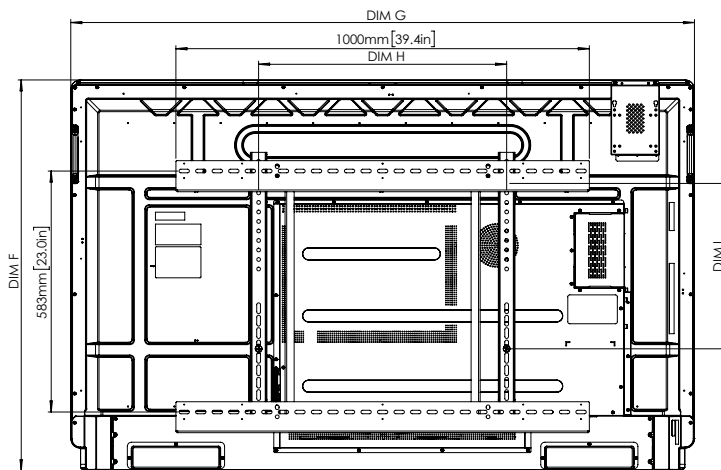

## PHYSICAL SPECIFICATIONS

Panel Dimensions	65": 1509 x 946 x 113 mm (59.4 x 37.2 x 4.4 in) 75": 1730 x 1070 x 113 mm (68.1 x 42.1 x 4.4 in) 86": 1975 x 1208 x 113 mm (77.8 x 47.6 x 4.4 in)
Packed Dimensions	65": 1653 x 1027 x 215 mm (65.1 x 40.4 x 8.5 in) 75": 1895 x 1142 x 215 mm (74.6 x 45.0 x 8.5 in) 86": 2155 x 1322 x 215 mm (84.8 x 52.0 x 8.5 in)
Panel Net Weight	65": 43.2 kg (95.3 lb) 75": 55.3 kg (121.9 lb) 86": 69.6 kg (153.4 lb)
Packed Weight	65": 58.6 kg (129.2 lb) 75": 73 kg (160.9 lb) 86": 91.6 kg (201.9 lb)
Wall Mount Dimensions	1010 x 720 x 52 mm (39.8 x 28.3 x 2.0 in)
VESA Mount Point	65": 600 x 400 mm (23.6 x 15.7 in) 75": 800 x 400 mm (31.5 x 15.7 in) 86": 800 x 600 mm (31.5 x 23.6 in)

## TECHNICAL DRAWINGS

65"

Front

DIM	DIMENSIONS (MM)	DIMENSIONS (IN)
A	1640	64.6
B	1429	56.3
C	805	31.7
D	131	5.2
E	88	3.5
F	946	37.2
G	1509	59.4
H	600	23.6
I	400	15.7

Back

Side

## TECHNICAL DRAWINGS

75"

Front

DIM	DIMENSIONS (MM)	DIMENSIONS (IN)
A	1897	74.7
B	1652	65.0
C	930	36.6
D	130	5.1
E	88	3.5
F	1070	42.1
G	1730	68.1
H	800	31.5
I	400	15.7

Back

Side

## TECHNICAL DRAWINGS

86"

Front

DIM	DIMENSIONS (MM)	DIMENSIONS (IN)
A	2177	85.7
B	1897	74.7
C	1068	42.0
D	132	5.2
E	88	3.5
F	1208	47.6
G	1975	77.8
H	800	31.5
I	600	23.6

Back

Side