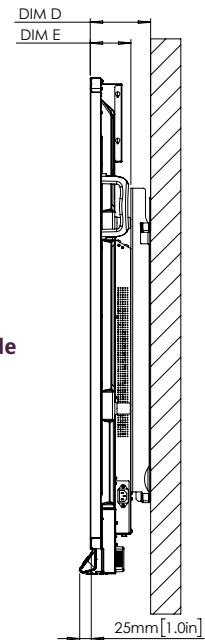

## PHYSICAL SPECIFICATIONS

Panel Dimensions	65": 1509 x 946 x 113 mm (59.4 x 37.2 x 4.4 in) 75": 1730 x 1070 x 113 mm (68.1 x 42.1 x 4.4 in) 86": 1975 x 1208 x 113 mm (77.8 x 47.6 x 4.4 in)
Packed Dimensions	65": 1653 x 1027 x 215 mm (65.1 x 40.4 x 8.5 in) 75": 1895 x 1142 x 215 mm (74.6 x 45.0 x 8.5 in) 86": 2155 x 1322 x 215 mm (84.8 x 52.0 x 8.5 in)
Panel Net Weight	65": 43.2 kg (95.3 lb) 75": 55.3 kg (121.9 lb) 86": 69.6 kg (153.4 lb)
Packed Weight	65": 58.6 kg (129.2 lb) 75": 73 kg (160.9 lb) 86": 91.6 kg (201.9 lb)
Wall Mount Dimensions	1010 x 720 x 52 mm (39.8 x 28.3 x 2.0 in)
VESA Mount Point	65": 600 x 400 mm (23.6 x 15.7 in) 75": 800 x 400 mm (31.5 x 15.7 in) 86": 800 x 600 mm (31.5 x 23.6 in)

## TECHNICAL DRAWINGS

65"

Front

DIM	DIMENSIONS (MM)	DIMENSIONS (IN)
A	1640	64.6
B	1429	56.3
C	805	31.7
D	131	5.2
E	88	3.5
F	946	37.2
G	1509	59.4
H	600	23.6
I	400	15.7

Back

Side

## TECHNICAL DRAWINGS

75"

Front

DIM	DIMENSIONS (MM)	DIMENSIONS (IN)
A	1897	74.7
B	1652	65.0
C	930	36.6
D	130	5.1
E	88	3.5
F	1070	42.1
G	1730	68.1
H	800	31.5
I	400	15.7

Back

Side

## TECHNICAL DRAWINGS

86"

Front

DIM	DIMENSIONS (MM)	DIMENSIONS (IN)
A	2177	85.7
B	1897	74.7
C	1068	42.0
D	132	5.2
E	88	3.5
F	1208	47.6
G	1975	77.8
H	800	31.5
I	600	23.6

Back

Side