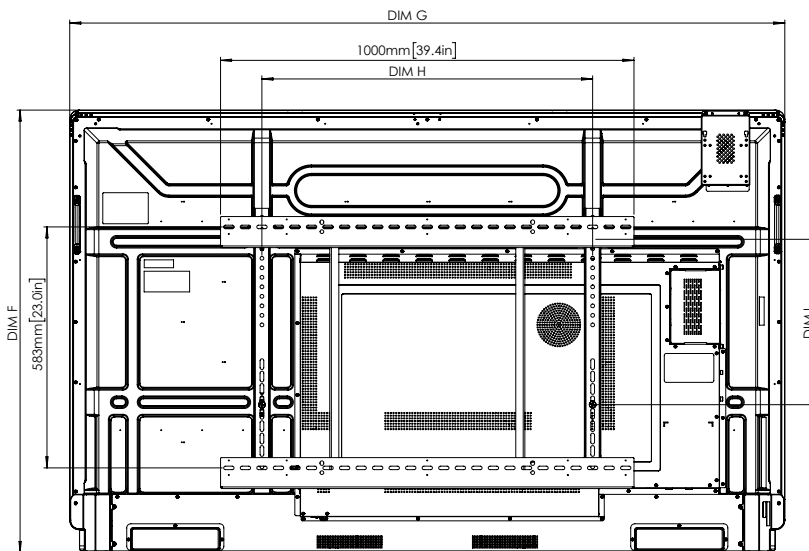

## PHYSICAL SPECIFICATIONS

Panel Dimensions	65": 1509 x 946 x 113 mm (59.4 x 37.2 x 4.4 in) 75": 1730 x 1070 x 113 mm (68.1 x 42.1 x 4.4 in) 86": 1975 x 1208 x 113 mm (77.8 x 47.6 x 4.4 in)
Packed Dimensions	65": 1653 x 1027 x 215 mm (65.1 x 40.4 x 8.5 in) 75": 1895 x 1142 x 215 mm (74.6 x 45.0 x 8.5 in) 86": 2155 x 1322 x 215 mm (84.8 x 52.0 x 8.5 in)
Panel Net Weight	65": 43.2 kg (95.3 lb) 75": 55.3 kg (121.9 lb) 86": 69.6 kg (153.4 lb)
Packed Weight	65": 58.6 kg (129.2 lb) 75": 73 kg (160.9 lb) 86": 91.6 kg (201.9 lb)
Wall Mount Dimensions	1010 x 720 x 52 mm (39.8 x 28.3 x 2.0 in)
VESA Mount Point	65": 600 x 400 mm (23.6 x 15.7 in) 75": 800 x 400 mm (31.5 x 15.7 in) 86": 800 x 600 mm (31.5 x 23.6 in)

## TECHNICAL DRAWINGS

65"

Front

DIM	DIMENSIONS (MM)	DIMENSIONS (IN)
A	1640	64.6
B	1429	56.3
C	805	31.7
D	131	5.2
E	88	3.5
F	946	37.2
G	1509	59.4
H	600	23.6
I	400	15.7

Back

Side

## TECHNICAL DRAWINGS

75"

Front

DIM	DIMENSIONS (MM)	DIMENSIONS (IN)
A	1897	74.7
B	1652	65.0
C	930	36.6
D	130	5.1
E	88	3.5
F	1070	42.1
G	1730	68.1
H	800	31.5
I	400	15.7

Back

Side

## TECHNICAL DRAWINGS

86"

Front

DIM	DIMENSIONS (MM)	DIMENSIONS (IN)
A	2177	85.7
B	1897	74.7
C	1068	42.0
D	132	5.2
E	88	3.5
F	1208	47.6
G	1975	77.8
H	800	31.5
I	600	23.6

Back

Side