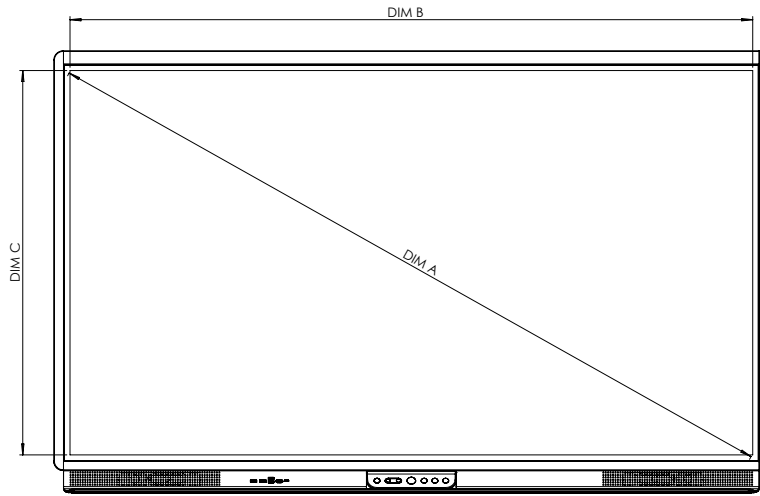

## TECHNICAL DRAWINGS

65"

Front

DIM	DIMENSIONS (MM)	DIMENSIONS (IN)
A	1640	64.6
B	1429	56.3
C	805	31.7
D	131	5.2
E	88	3.5
F	946	37.2
G	1509	59.4
H	600	23.6
I	400	15.7

Back

Side

## TECHNICAL DRAWINGS

75"

Front

DIM	DIMENSIONS (MM)	DIMENSIONS (IN)
A	1897	74.7
B	1652	65.0
C	930	36.6
D	130	5.1
E	88	3.5
F	1070	42.1
G	1730	68.1
H	800	31.5
I	400	15.7

Back

Side