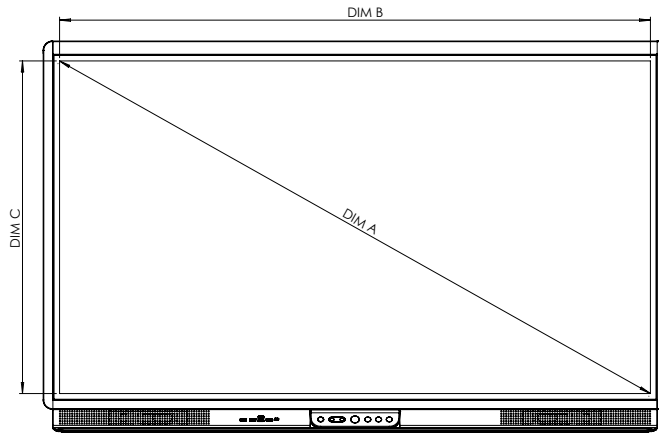

ActivPanel 9

TECHNICAL DRAWINGS

65"

Front